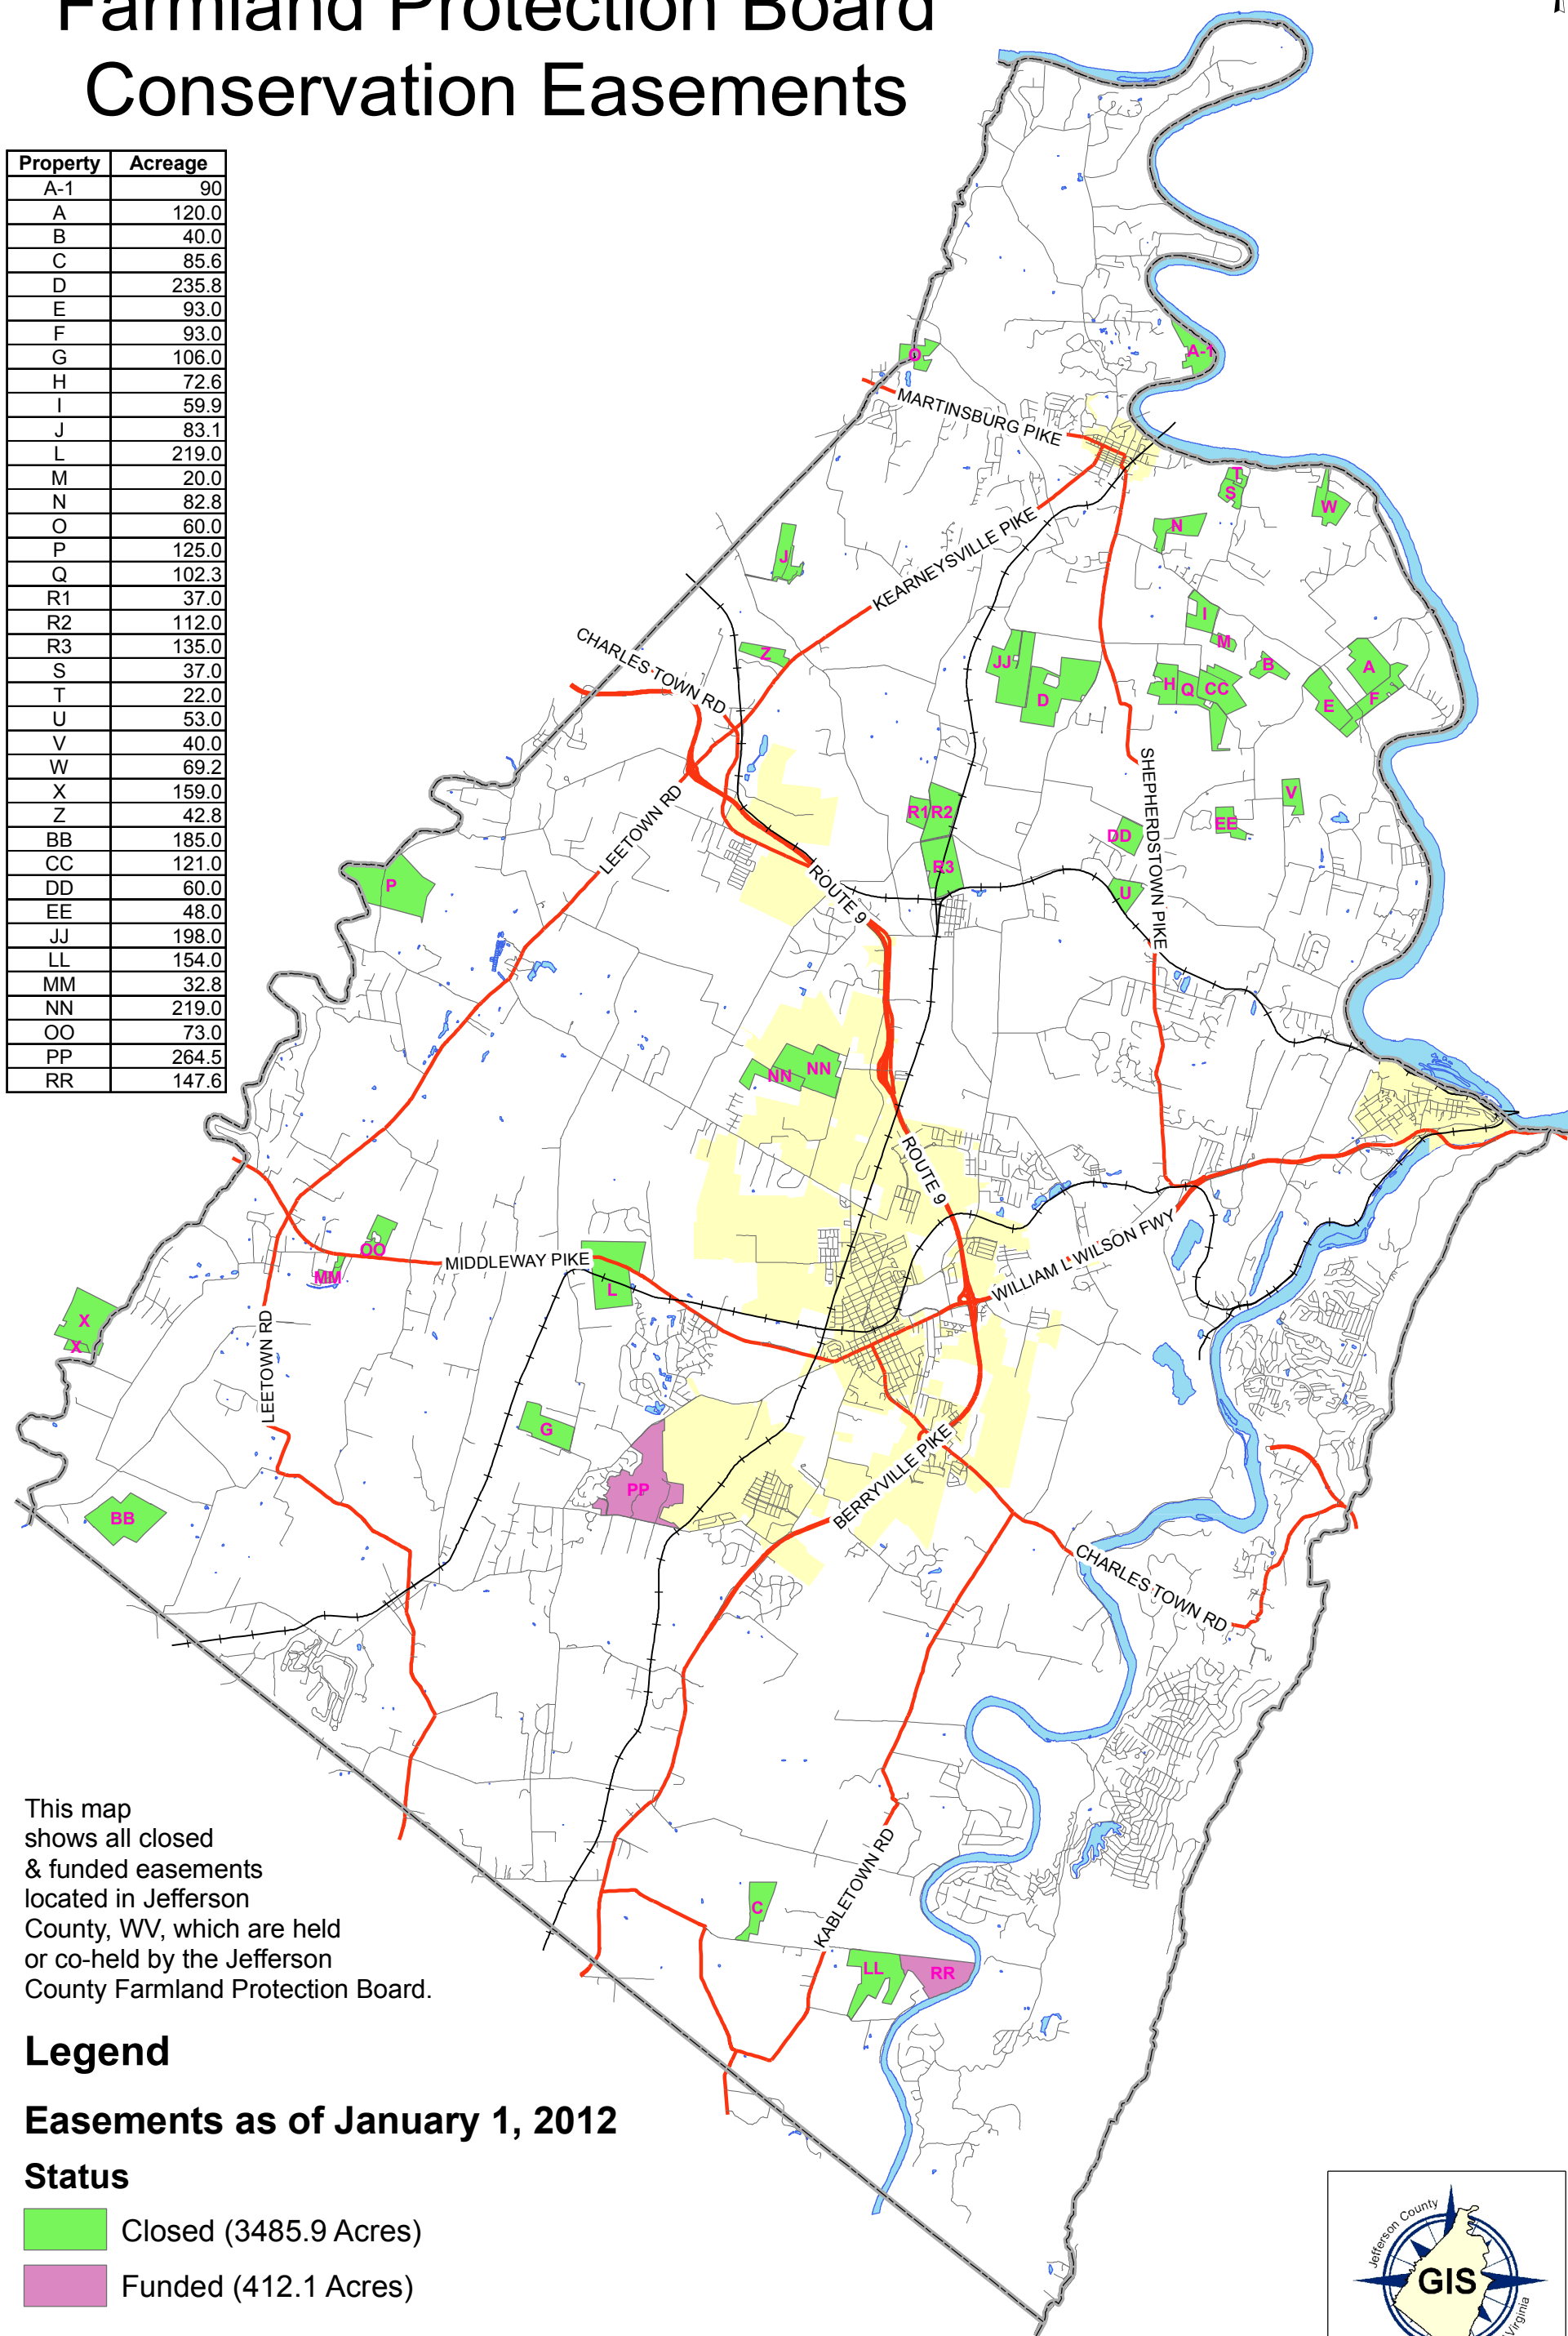

Jefferson County Farmland Protection Board Conservation Easements

Property	Acreege
A-1	90
A	120.0
B	40.0
C	85.6
D	235.8
E	93.0
F	93.0
G	106.0
H	72.6
I	59.9
J	83.1
L	219.0
M	20.0
N	82.8
O	60.0
P	125.0
Q	102.3
R1	37.0
R2	112.0
R3	135.0
S	37.0
T	22.0
U	53.0
V	40.0
W	69.2
X	159.0
Z	42.8
BB	185.0
CC	121.0
DD	60.0
EE	48.0
JJ	198.0
LL	154.0
MM	32.8
NN	219.0
OO	73.0
PP	264.5
RR	147.6

This map shows all closed & funded easements located in Jefferson County, WV, which are held or co-held by the Jefferson County Farmland Protection Board.

Legend

Easements as of January 1, 2012

Status

- Closed (3485.9 Acres)
- Funded (412.1 Acres)